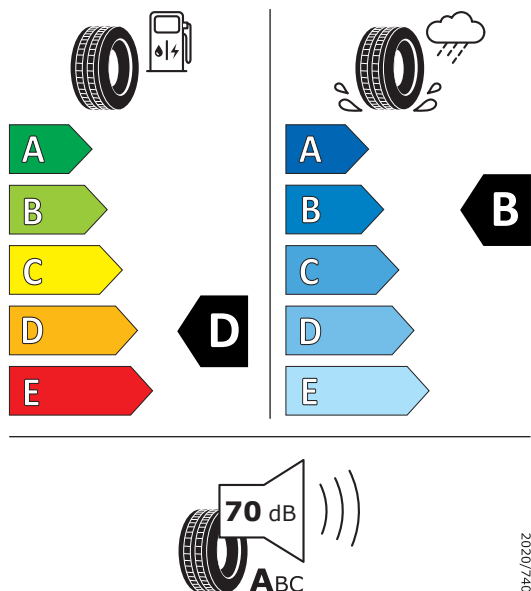

PIRELLI 27879

255/35ZR20 (97Y) XL C1

Product Information Sheet

Delegated Regulation (EU) 2020/740

Supplier name	PIRELLI
Commercial name	PZERO
Tyre type identifier	27879
Tyre size designation	255/35ZR20
Load-capacity index	97
Speed category symbol	(Y)
Fuel efficiency class	D
Wet grip class	B
External rolling noise class	A
External rolling noise value	70 dB
Severe snow tyre	No
Ice tyre	No
Date of start of production	09/17
Date of end of production	-
Load version	XL
Additional information	

PIRELLI 27878

295/30ZR20 (101Y) XL C1

Product Information Sheet

Delegated Regulation (EU) 2020/740

Supplier name	PIRELLI
Commercial name	PZERO
Tyre type identifier	27878
Tyre size designation	295/30ZR20
Load-capacity index	101
Speed category symbol	(Y)
Fuel efficiency class	D
Wet grip class	B
External rolling noise class	A
External rolling noise value	70 dB
Severe snow tyre	No
Ice tyre	No
Date of start of production	09/17
Date of end of production	-
Load version	XL
Additional information	

Information according to Regulation (EU) 2020/740:

Actual fuel savings and road safety depend heavily on the behaviour of drivers. Eco-driving can significantly reduce fuel consumption. Tyre pressure needs to be regularly checked to optimise fuel efficiency and wet grip. Stopping distances must always be respected.