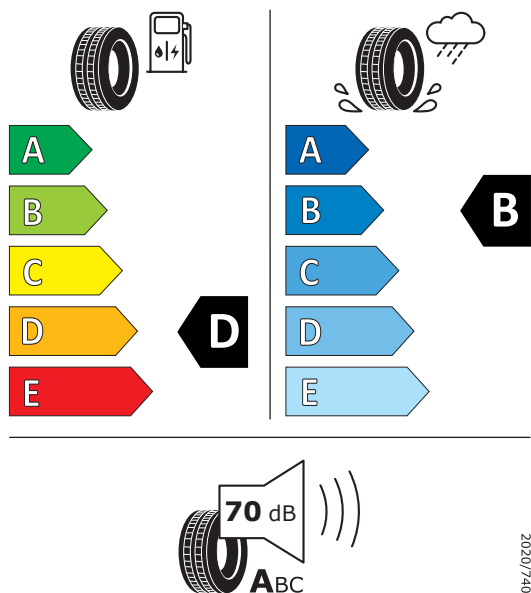

PIRELLI 27879

255/35ZR20 (97Y) XL C1

Product Information Sheet

Delegated Regulation (EU) 2020/740

Supplier name	PIRELLI
Commercial name	PZERO
Tyre type identifier	27879
Tyre size designation	255/35ZR20
Load-capacity index	97
Speed category symbol	(Y)
Fuel efficiency class	D
Wet grip class	B
External rolling noise class	A
External rolling noise value	70 dB
Severe snow tyre	No
Ice tyre	No
Date of start of production	09/17
Date of end of production	-
Load version	XL
Additional information	

PIRELLI 27878

295/30ZR20 (101Y) XL C1

Product Information Sheet

Delegated Regulation (EU) 2020/740

Supplier name	PIRELLI
Commercial name	PZERO
Tyre type identifier	27878
Tyre size designation	295/30ZR20
Load-capacity index	101
Speed category symbol	(Y)
Fuel efficiency class	D
Wet grip class	B
External rolling noise class	A
External rolling noise value	70 dB
Severe snow tyre	No
Ice tyre	No
Date of start of production	09/17
Date of end of production	-
Load version	XL
Additional information	

Information according to Regulation (EU) 2020/740:

Actual fuel savings and road safety depend heavily on the behaviour of drivers. Eco-driving can significantly reduce fuel consumption. Tyre pressure needs to be regularly checked to optimise fuel efficiency and wet grip. Stopping distances must always be respected.